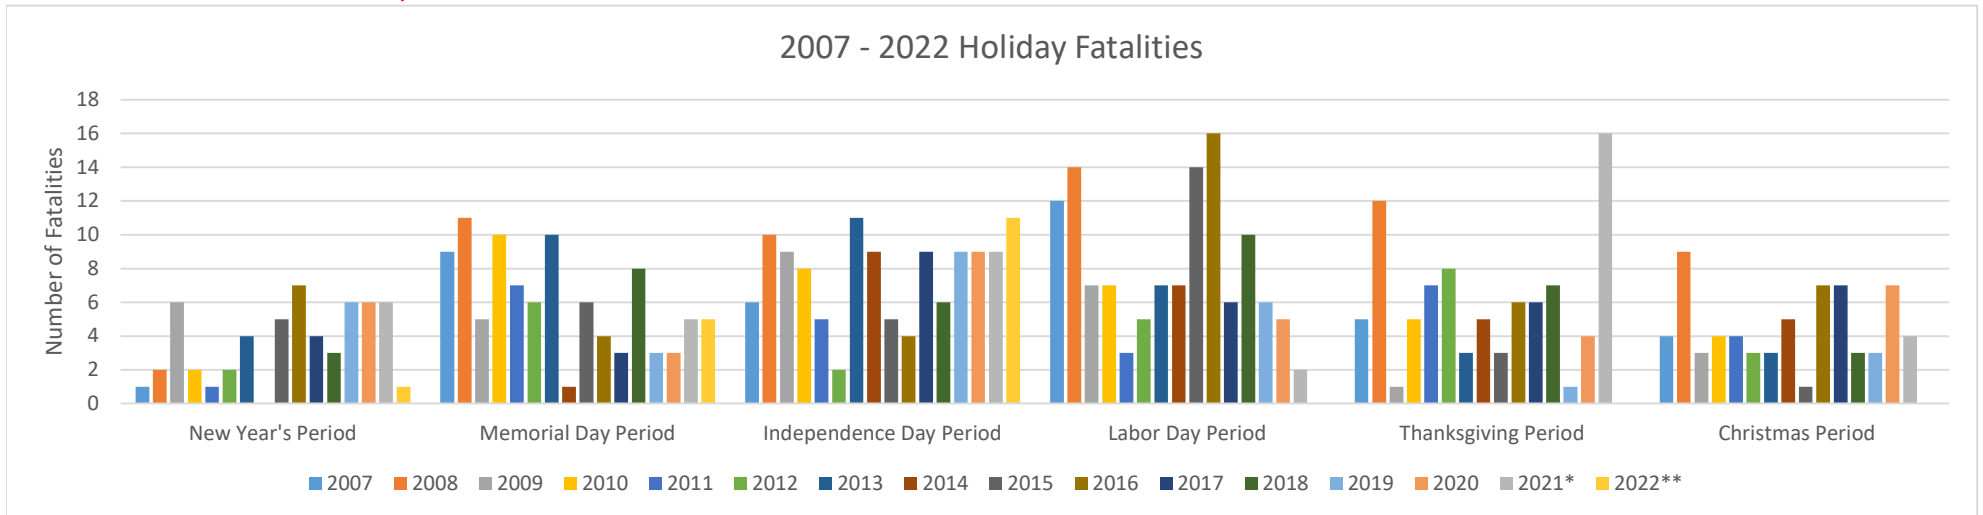

### 2007 - 2022 Holiday Fatalities

Year	New Year's Period	Memorial Day Period	Independence Day Period	Labor Day Period	Thanksgiving Period	Christmas Period
2007	1	9	6	12	5	4
2008	2	11	10	14	12	9
2009	6	5	9	7	1	3
2010	2	10	8	7	5	4
2011	1	7	5	3	7	4
2012	2	6	2	5	8	3
2013	4	10	11	7	3	3
2014	0	1	9	7	5	5
2015	5	6	5	14	3	1
2016	7	4	4	16	6	7
2017	4	3	9	6	6	7
2018	3	8	6	10	7	3
2019	6	3	9	6	1	3
2020	6	3	9	5	4	7
2021*	6	5	9	2	16	4
2022**	1	5	11			

\* 2021 & 2022 Preliminary

2011 - 2022 Holiday Fatalities (Suspected Impairment)						
Year	New Year's Period	Memorial Day Period	Independence Day Period	Labor Day Period	Thanksgiving Period	Christmas Period
2011	0	3	3	2	3	0
2012	1	5	1	2	6	1
2013	2	8	3	2	3	3
2014	0	0	8	3	2	0
2015	3	5	3	1	0	0
2016	0	1	3	8	1	3
2017	1	2	2	4	3	1
2018	3	3	0	4	4	2
2019	1	0	8	3	0	0
2020*	1	1	3	7	2	5
2021*	4	3	5	1	5	2
2022*	0	2	7			