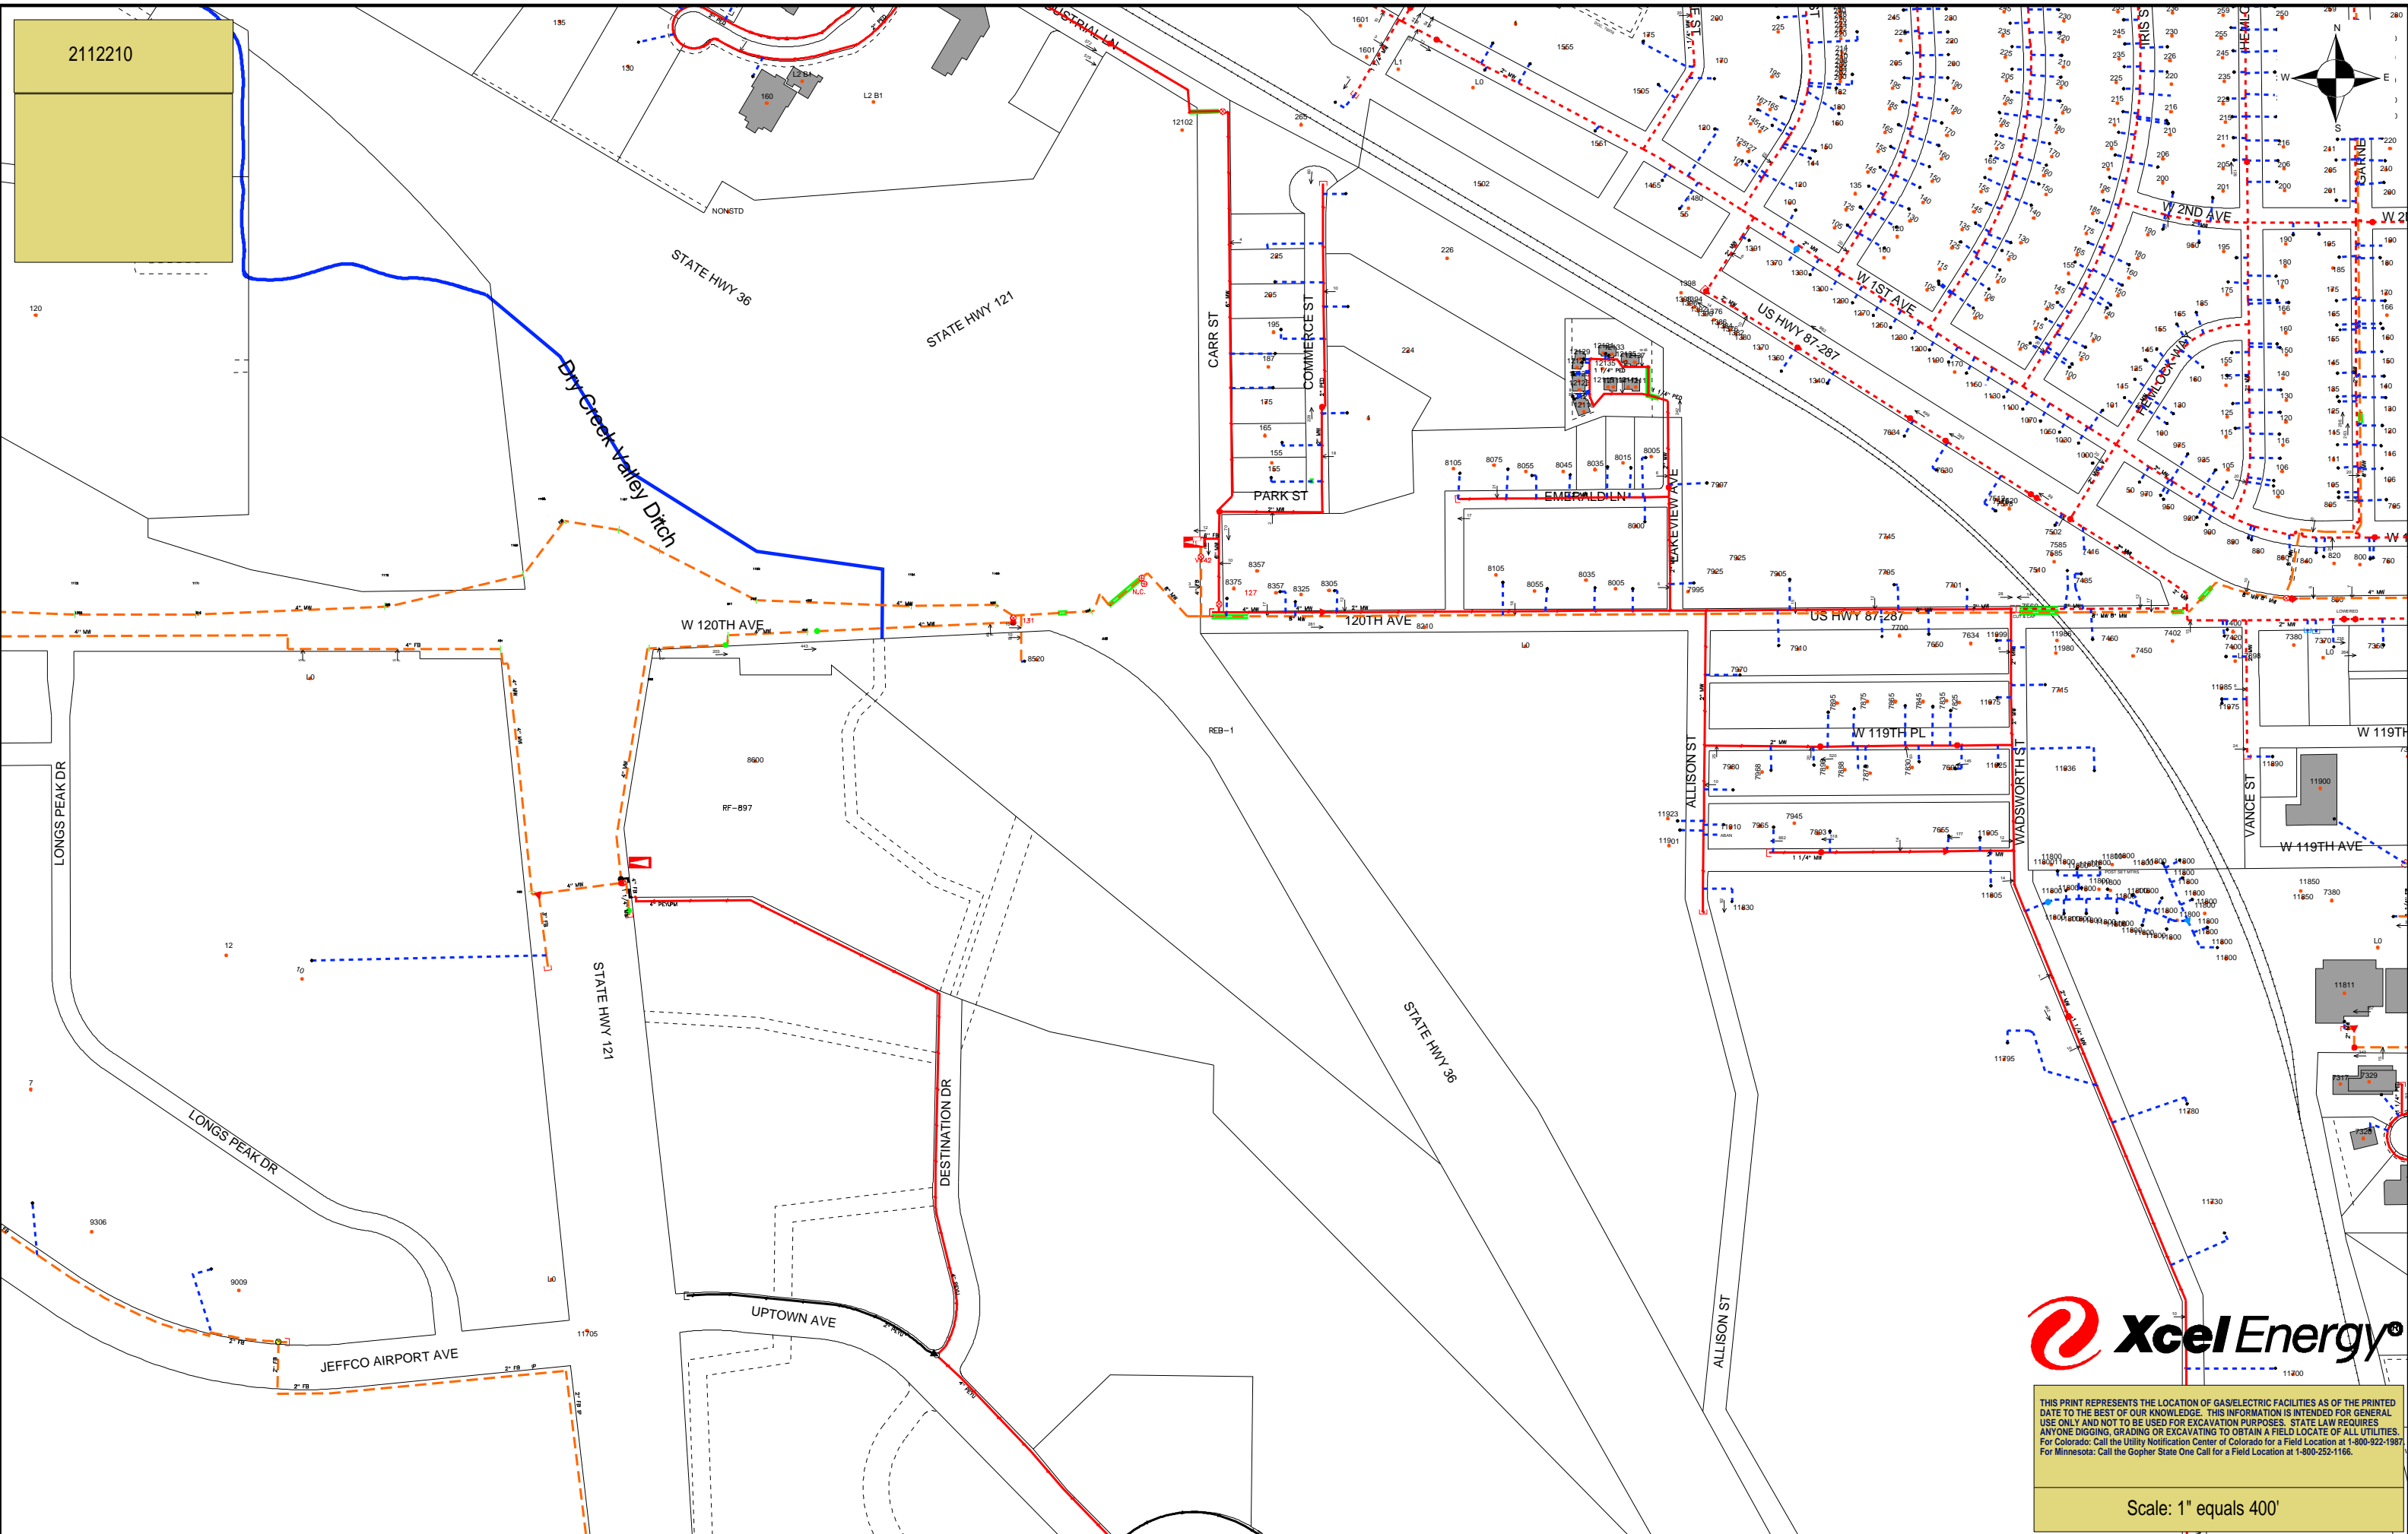

2112210

Scale: 1" equals 400'